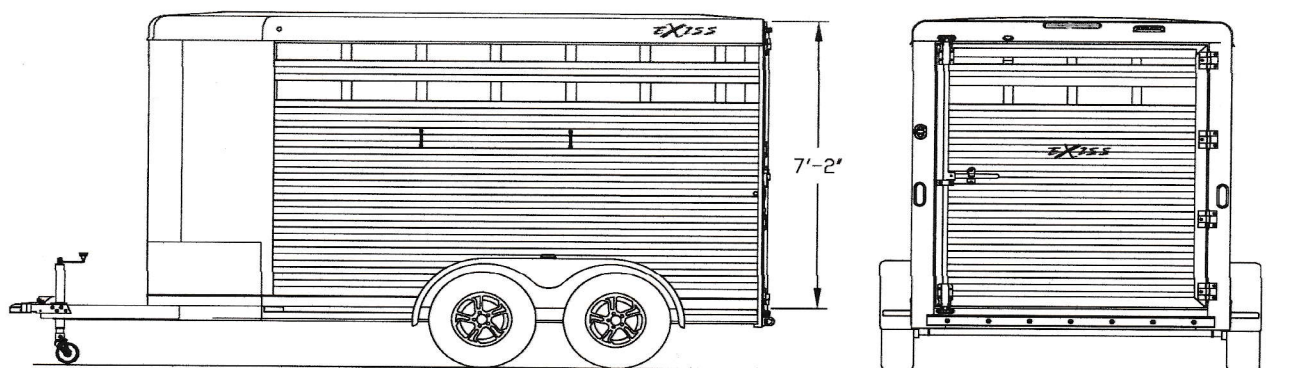

EXISS EXPRESS BP CX EDITION

EXPRESS 2H CX BP
FLOORPLAN

MODEL	SIZE	STALLS	GVWR	EMPTY WEIGHT	AXLES	MSRP
2H EXPRESS CX	7'0" X 11'0"	2H	7,000	2,600	(2) 3,500	\$ 26,641.00

EXISS EXPRESS BP CX EDITION TRAILER FEATURES

CONSTRUCTION FEATURES

- 7'2" inside height – 7'0" outside width
- All aluminum construction w/ single piece aluminum roof
- Extruded plank flooring w/ 2" x 4" I-beams on 16" centers
- (2) 3,500 lbs. rubber torsion axles w/ electric brakes
- Aluminum V-hitch w/ 2 5/16" adjustable coupler
- Breakaway switch w/ battery and slip hook safety chains
- Five 15" 6 hole aluminum wheels w/ 8 ply import tires
- Spare tire w/ interior mount
- 2,000 lbs. top-wind jack w/ wheel
- Treadplate gravel guard 16" high on nose
- .040 white aluminum side sheets
- Extruded aluminum slat outside of horse area
- Full length running boards w/ tear-drop fenders
- Full-width rear rubber bumper
- LED brake and running lights
- LED load light at rear of trailer
- Solid wall separating dressing room from horse area
- Two outside tie rings per horse
- 3/8 transferable warranty

HORSE AREA FEATURES

- Curbside horse area wall insulated 48" high
- Rubber installed 48" high on curbside horse area wall
- Aluminum kickplate behind rubber lining
- Two inside tie rings per horse
- Lifetime rubber floor mat in horse area
- Two air gaps w/ Plexiglas track outside of horse area
- Slant stall dividers w/ body, shoulder and head separator
- Fully recessed (patented) slam latch for divider
- One pop-up two-way aluminum roof vent per stall
- Full-swing rear gate w/ air gaps & Plexiglas track
- Single cam lock and lockable hasp on rear gate
- One interior LED light per divider in horse area
- Full-width nylon strap at rear of trailer