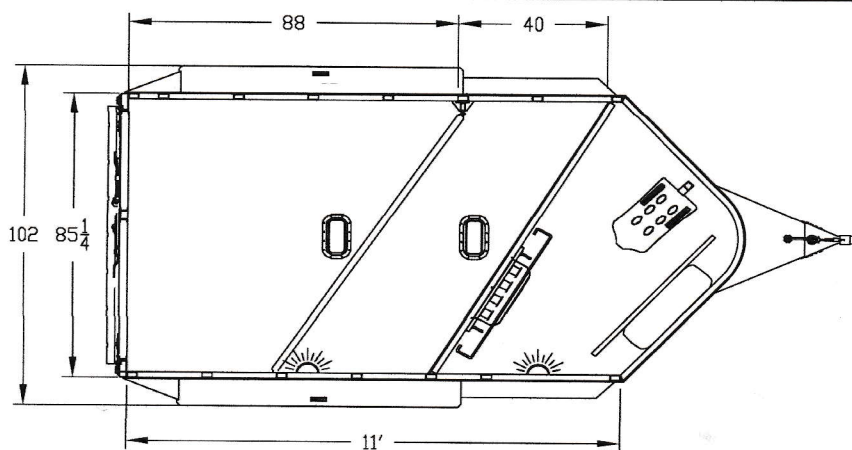

EXISS EXPRESS BP CX EDITION

EXPRESS 2H CX BP
FLOORPLAN

MODEL	SIZE	STALLS	GVWR	EMPTY WEIGHT	AXLES	MSRP
2H EXPRESS CX	7'0" X 11'0"	2H	7,000	2,600	(2) 3,500	\$ 26,641.00

EXISS EXPRESS BP CX EDITION TRAILER FEATURES

CONSTRUCTION FEATURES

- 7'2" inside height – 7'0" outside width
- All aluminum construction w/ single piece aluminum roof
- Extruded plank flooring w/ 2" x 4" I-beams on 16" centers
- (2) 3,500 lbs. rubber torsion axles w/ electric brakes
- Aluminum V-hitch w/ 2 5/16" adjustable coupler
- Breakaway switch w/ battery and slip hook safety chains
- Five 15" 6 hole aluminum wheels w/ 8 ply import tires
- Spare tire w/ interior mount
- 2,000 lbs. top-wind jack w/ wheel
- Treadplate gravel guard 16" high on nose
- .040 white aluminum side sheets
- Extruded aluminum slat outside of horse area
- Full length running boards w/ tear-drop fenders
- Full-width rear rubber bumper
- LED brake and running lights
- LED load light at rear of trailer
- Solid wall separating dressing room from horse area
- Two outside tie rings per horse
- 3/8 transferable warranty

HORSE AREA FEATURES

- Curbside horse area wall insulated 48" high
- Rubber installed 48" high on curbside horse area wall
- Aluminum kickplate behind rubber lining
- Two inside tie rings per horse
- Lifetime rubber floor mat in horse area
- Two air gaps w/ Plexiglas track outside of horse area
- Slant stall dividers w/ body, shoulder and head separator
- Fully recessed (patented) slam latch for divider
- One pop-up two-way aluminum roof vent per stall
- Full-swing rear gate w/ air gaps & Plexiglas track
- Single cam lock and lockable hasp on rear gate
- One interior LED light per divider in horse area
- Full-width nylon strap at rear of trailer