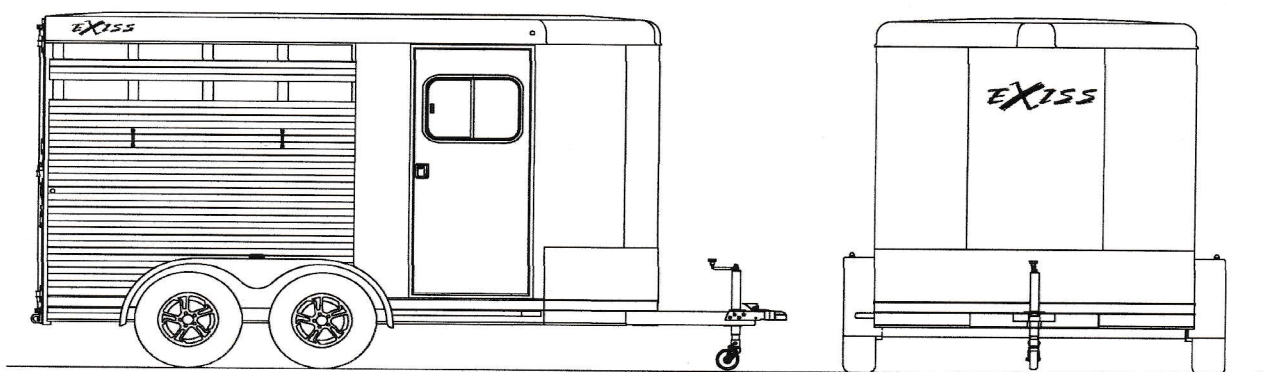

EXISS EXPRESS BP CX EDITION

EXPRESS 2H CX BP
FLOORPLAN

MODEL	SIZE	STALLS	GVWR	EMPTY WEIGHT	AXLES	MSRP
2H EXPRESS CX	7'0" X 11'0"	2H	7,000	2,600	(2) 3,500	\$ 26,641.00

EXISS EXPRESS BP CX EDITION TRAILER FEATURES

CONSTRUCTION FEATURES

- 7'2" inside height – 7'0" outside width
- All aluminum construction w/ single piece aluminum roof
- Extruded plank flooring w/ 2" x 4" I-beams on 16" centers
- (2) 3,500 lbs. rubber torsion axles w/ electric brakes
- Aluminum V-hitch w/ 2 5/16" adjustable coupler
- Breakaway switch w/ battery and slip hook safety chains
- Five 15" 6 hole aluminum wheels w/ 8 ply import tires
- Spare tire w/ interior mount
- 2,000 lbs. top-wind jack w/ wheel
- Treadplate gravel guard 16" high on nose
- .040 white aluminum side sheets
- Extruded aluminum slat outside of horse area
- Full length running boards w/ tear-drop fenders
- Full-width rear rubber bumper
- LED brake and running lights
- LED load light at rear of trailer
- Solid wall separating dressing room from horse area
- Two outside tie rings per horse
- 3/8 transferable warranty

HORSE AREA FEATURES

- Curbside horse area wall insulated 48" high
- Rubber installed 48" high on curbside horse area wall
- Aluminum kickplate behind rubber lining
- Two inside tie rings per horse
- Lifetime rubber floor mat in horse area
- Two air gaps w/ Plexiglas track outside of horse area
- Slant stall dividers w/ body, shoulder and head separator
- Fully recessed (patented) slam latch for divider
- One pop-up two-way aluminum roof vent per stall
- Full-swing rear gate w/ air gaps & Plexiglas track
- Single cam lock and lockable hasp on rear gate
- One interior LED light per divider in horse area
- Full-width nylon strap at rear of trailer